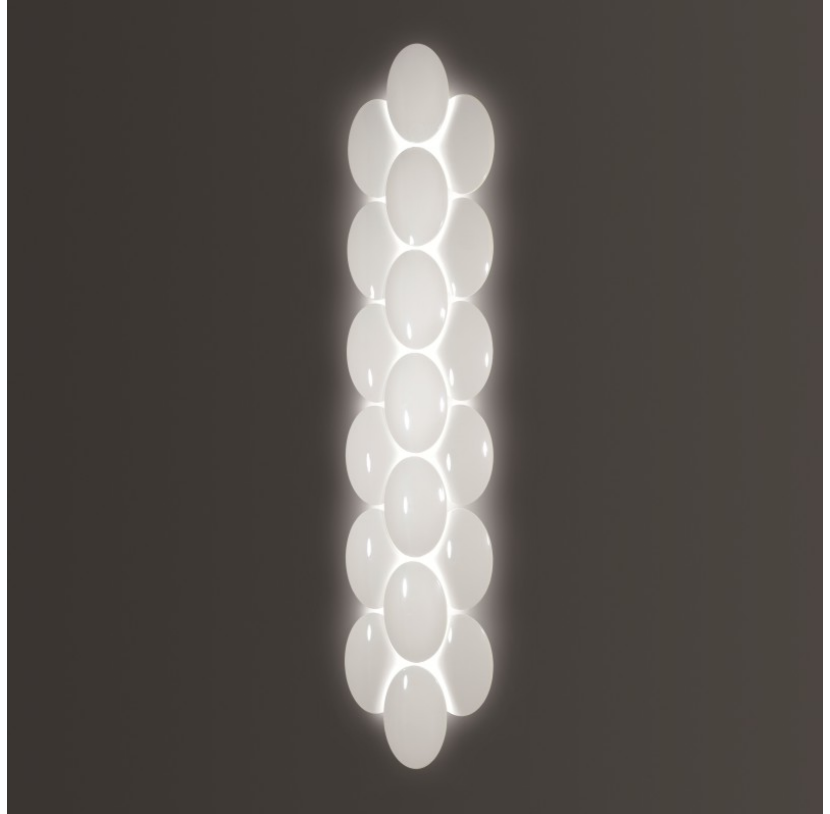

OBOLO SURFACE

D92175

GENERAL

Series: Obolo
Brand: Milan
Division: Design
Mounting Type: Surface
Mounting Location: Wall
Subcategory: Wall Effect

PHYSICAL

Shape: Rectangle
Length (mm): 1054
Length (in): 41 1/2
Width (mm): 228
Width (in): 9.0
Height (mm): 1054
Height (in): 2 1/2
Extension (mm): 64
Extension (in): 2 1/2
Light Distribution: Indirect
Weight (lbs): 18
Diffuser: Frosted White Glass
Fixture Finish: WHI
Fixture Material: Glass / Aluminum

ELECTRICAL

Number of Lamps: 14
Lamp Type: LED
Total Output Wattage (W): 56
Max. Wattage Per Lamp (W): 4
Dimming: Electronic Low Voltage Dimming
Driver Included: No
Input Voltage (V): 120Vac Direct Line
Lamp Voltage (V): 120

LED

Number of LEDs: 14
Color Temperature (°K): 2700 / 2900
Max. Delivered Lumen (lm): 4200
Nominal Lumen (lm): 14x300
CRI: >80 CRI

OPTICAL

RATINGS AND CERTIFICATIONS

Certified By: CSA Certified to UL and CSA Standards
IP rating: IP20

PROJECT
TYPE
NOTES
QUANTITY
DATE