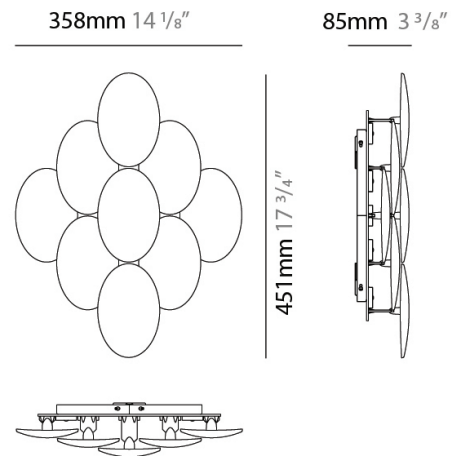

OBOLO SURFACE

D92171-WHI

PROJECT	
TYPE	
NOTES	
QUANTITY	
DATE	

GENERAL

Series: Obolo
 Brand: Milan
 Division: Design
 Mounting Type: Surface
 Mounting Location: Wall
 Subcategory: Wall Effect

PHYSICAL

Shape: Oval
 Length (mm): 451
 Length (in): 17 3/4
 Width (mm): 358
 Width (in): 14 1/8
 Height (mm): 85
 Height (in): 3 3/8
 Light Distribution: Indirect
 Weight (kg): 4.5
 Weight (lbs): 9.999
 Diffuser: Frosted White Glass

OPTICAL

RATINGS AND CERTIFICATIONS

Certified By: CSA Certified to UL and CSA Standards
 IP rating: IP20

OBOLO SURFACE

D92175

GENERAL

Series: Obolo
Brand: Milan
Division: Design
Mounting Type: Surface
Mounting Location: Wall
Subcategory: Wall Effect

PHYSICAL

Shape: Rectangle
Length (mm): 1054
Length (in): 41 1/2
Width (mm): 228
Width (in): 9.0
Height (mm): 1054
Height (in): 2 1/2
Extension (mm): 64
Extension (in): 2 1/2
Light Distribution: Indirect
Weight (lbs): 18
Diffuser: Frosted White Glass
Fixture Finish: WHI
Fixture Material: Glass / Aluminum