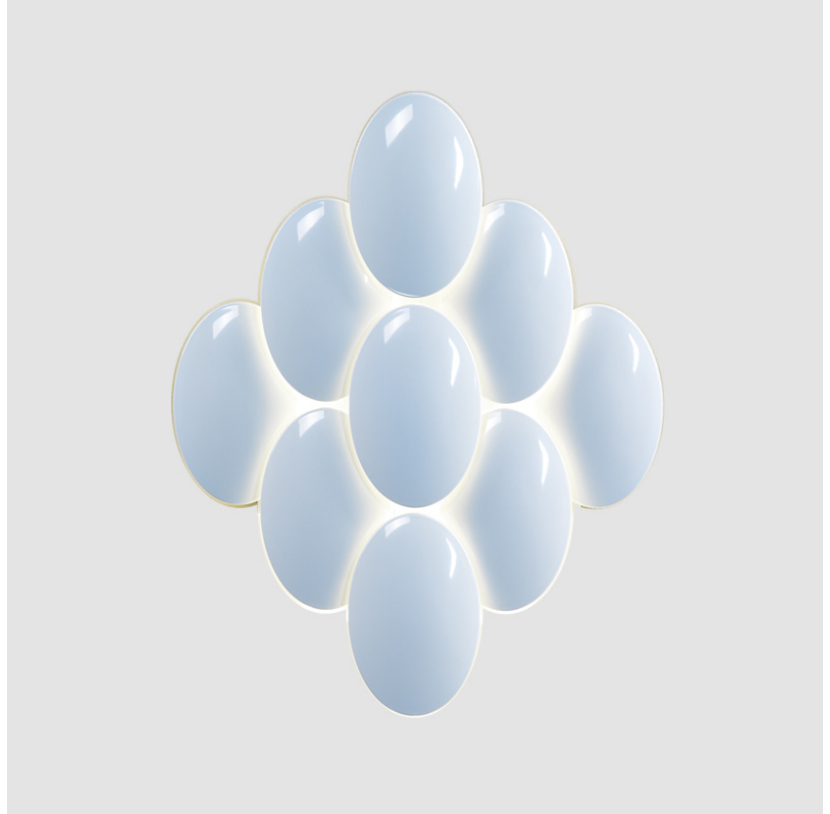

OBOLO SURFACE

D92171-WHI

PROJECT	
TYPE	
NOTES	
QUANTITY	
DATE	

GENERAL

Series: Obolo
 Brand: Milan
 Division: Design
 Mounting Type: Surface
 Mounting Location: Wall
 Subcategory: Wall Effect

PHYSICAL

Shape: Oval
 Length (mm): 451
 Length (in): 17 3/4
 Width (mm): 358
 Width (in): 14 1/8
 Height (mm): 85
 Height (in): 3 3/8
 Light Distribution: Indirect
 Weight (kg): 4.5
 Weight (lbs): 9.999
 Diffuser: Frosted White Glass

OPTICAL

RATINGS AND CERTIFICATIONS

Certified By: CSA Certified to UL and CSA Standards
 IP rating: IP20

OBOLO SURFACE

D92175

GENERAL

Series: Obolo
Brand: Milan
Division: Design
Mounting Type: Surface
Mounting Location: Wall
Subcategory: Wall Effect

PHYSICAL

Shape: Rectangle
Length (mm): 1054
Length (in): 41 1/2
Width (mm): 228
Width (in): 9.0
Height (mm): 1054
Height (in): 2 1/2
Extension (mm): 64
Extension (in): 2 1/2
Light Distribution: Indirect
Weight (lbs): 18
Diffuser: Frosted White Glass
Fixture Finish: WHI
Fixture Material: Glass / Aluminum